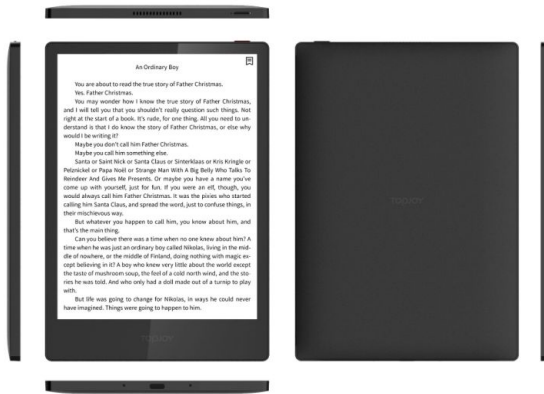

**Product Model : E702**

Mold Pictures

Brand	TOPJOY
Dimensions	193*137*8.4mm
Screen	7.8" Inch Display
Resolution	1404 (V) *1872 (H)
PPI	300PPI
CPU	Quad-core Cortex-A35
GPU	Mali-G31 MP2 GPU
RAM	1GB/2GB/4GB Optional LPDDR4
Internal Storage	32GB/64GB Optional EMMC
Touch Screen	Capacitive touch Full lamination technology
Electromagnetic pen	optional
Reading Front Light	support (Cold/Warm Light)
WIFI+BT	802.11 ac/b/g/n 2.4G/5G +BT4.2
Speaker	Built-in 0.8W speaker *1(BOX)
Microphone	Noise-Cancelling MIC (dual MIC)
Battery	3.8V 3150mah
Standby time	15 days
Charging interface	USB Type C 5V2A
Material	Plastic
Weight	330g
OS	Android 8.1
File Formats	PDF、EPUB、TXT、FB2、MOBI etc.